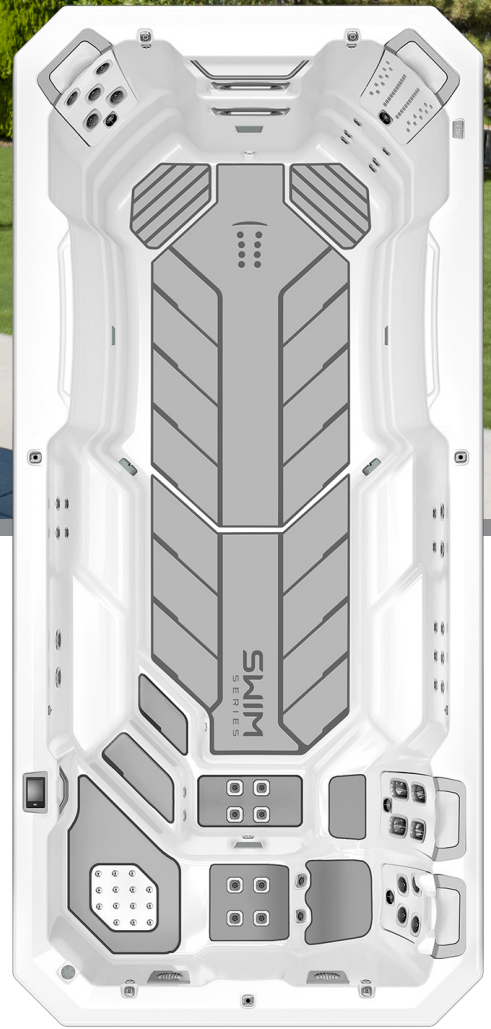

S 200

INCLUDED ON ALL SWIM SERIES®

- JetPak Therapy System™
- Unique Swim Current System
- Pre-Programmed or Customizable Swim Workouts & Drills
- Premium Touch-Screen Controls
- One-Touch Swim to Spa Mode
- Multi-Function Auxiliary Controls
- Non-Slip Surface on Floor, Seats & Steps
- Unique Water Features
- Splash Zone Play Area
- Sleek Exterior & Interior Lighting
- Swim Lane Indicator Light
- Open, Suction-Free Footwell
- Comfortable Ergonomic Headrests
- Fitness & Accessory Anchors
- Stainless Steel Support & Entry Rails
- Patio Performance™ Cover
- Wood-Free EnduraFrame™
- Simplicity® Filtration System
- WellSpring™ Dedicated Filtration Pump
- Premium AOP by Clear Comfort®

INDIVIDUAL OPTIONS

- Premium Audio System
- Premium Non-Slip Surface Kit
- Swim Series Step w/ Rail
- Fitness Accessory Kits
- Zero Gravity Spa Hammock
- CloudControl+® App & Module
- Cover Ease Classic Cover Lifter
- Cover Ease Plus Cover Lifter
- Roll-Up Cover

COLOR OPTIONS

Exterior Interior

Timber

Snow

SPA SPECS

AVAILABLE SEATS 7 + 2 Standup Therapy

THERAPY JET PUMPS 3

PREMIUM JETPAK SEATS 2 + 2 Standup Therapy

DIMENSIONS

17' x 7' 10" x 4' 4"

5.18m x 2.39m x 1.32m

WATER CAPACITY*

1950 gal / 7381 L

DRY WEIGHT*

2720 lbs / 1233 kg

FILLED WEIGHT